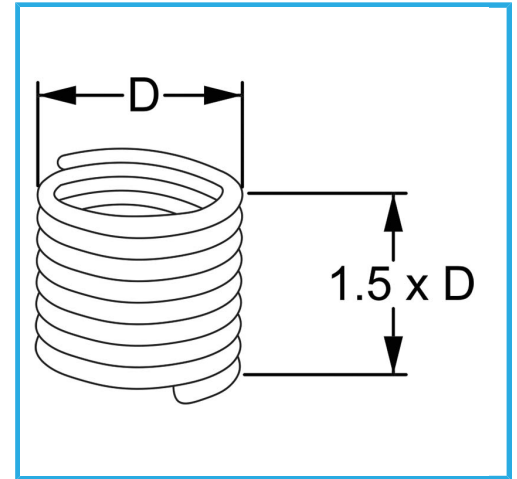

ART. E010/BSF5/8E15
STAINLESS STEEL THREAD REPAIR INSERT BSF H=1.5XD

RHOMBOID SECTION, WITH SPRING SHAPE, WHICH CREATES TWO PERFECTLY CONCENTRIC THREADS; AN EXTERNAL ONE THAT IS COUPLED WITH THE...

D	5/8" x 14 mm
Pack	5
Gross weight	0,01 kg
EAN Code	8012667363499