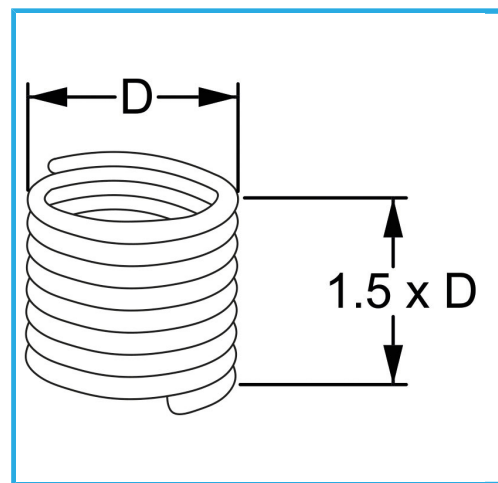

ART. E010/M120X100E15
STAINLESS STEEL THREAD REPAIR INSERT H=1.5XD

RHOMBOID SECTION, WITH SPRING SHAPE, WHICH CREATES TWO PERFECTLY CONCENTRIC THREADS; AN EXTERNAL ONE THAT IS COUPLED WITH THE...

D	M 12 x 1.0 mm
Pack	10
Gross weight	0,00 kg
EAN Code	8012667363734