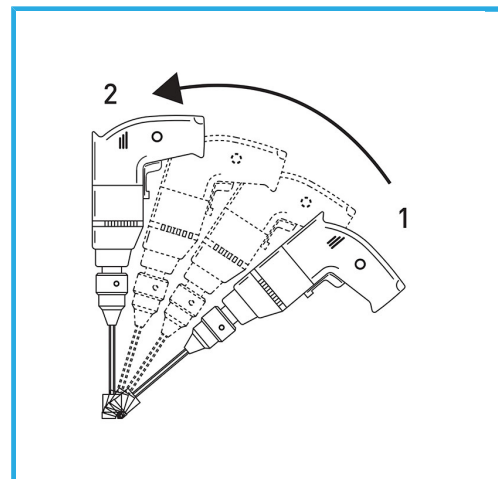

OPTIMAL OPERATION ON VERTICAL WALLS, DO NOT REMOVE THE CORE, WHICH ACTS AS A MEASURING CAP FOR THE COOLANT. USE WITH WATER...

<b>Size</b>	Ø 6 mm
<b>Hex drive</b>	9.5 mm
<b>Total length</b>	80 mm
<b>Diamond height</b>	10 mm
<b>Grit</b>	40
<b>Gross weight</b>	0,02 kg
<b>EAN Code</b>	8012667355821