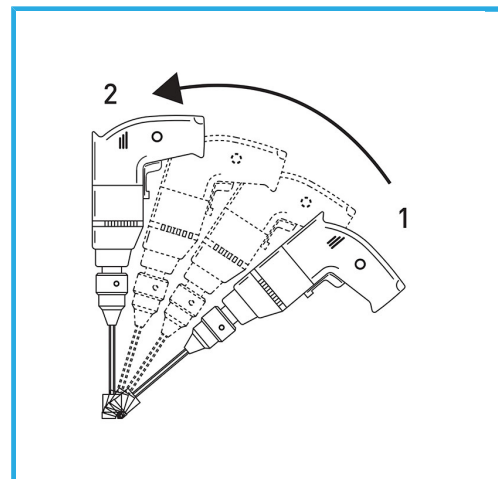

OPTIMAL OPERATION ON VERTICAL WALLS, DO NOT REMOVE THE CORE, WHICH ACTS AS A MEASURING CAP FOR THE COOLANT. USE WITH WATER...

Size	Ø 14 mm
Hex drive	12.5 mm
Total length	80 mm
Diamond height	10 mm
Grit	40
Gross weight	0,04 kg
EAN Code	8012667355869