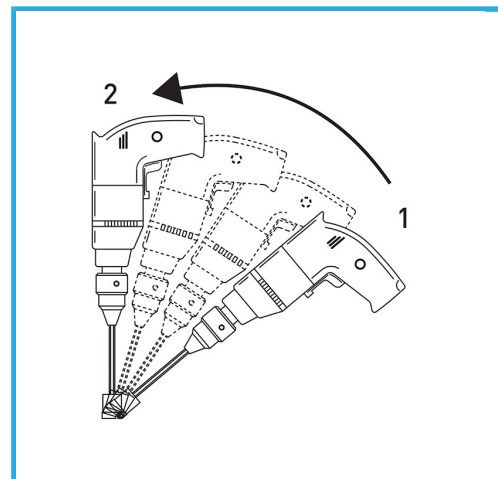

OPTIMAL OPERATION ON VERTICAL WALLS, DO NOT REMOVE THE CORE, WHICH ACTS AS A MEASURING CAP FOR THE COOLANT. USE WITH WATER...

Size	Ø 8 mm
Hex drive	9.5 mm
Total length	80 mm
Diamond height	10 mm
Grit	40
Gross weight	0,03 kg
EAN Code	8012667355838