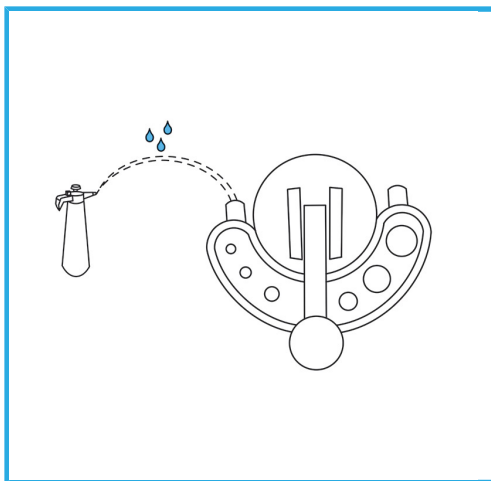

THE THIN-WALL DIAMOND CORE GUARANTEES BURR-FREE CUTS. THIS FEATURE FACILITATES DRILLING WORK ON HARD LAID TILES, WHERE IT IS...

<b>Size</b>	Ø 5 mm
<b>Shank</b>	Ø 6 mm
<b>Total length</b>	65 mm
<b>Diamond height</b>	5 mm
<b>Grit</b>	60/80
<b>Packaging dimensions</b>	31 x 114 x 31 h mm
<b>Gross weight</b>	0,02 kg
<b>EAN Code</b>	8012667355951