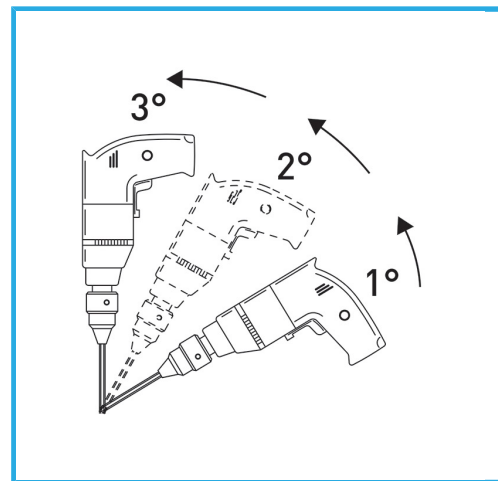

THE THIN-WALL DIAMOND CORE GUARANTEES BURR-FREE CUTS. THIS FEATURE FACILITATES DRILLING WORK ON HARD LAID TILES, WHERE IT IS...

<b>Size</b>	Ø 5 mm
<b>Shank</b>	Ø 6 mm
<b>Total length</b>	65 mm
<b>Diamond height</b>	5 mm
<b>Grit</b>	60/80
<b>Packaging dimensions</b>	31 x 114 x 31 h mm
<b>Gross weight</b>	0,02 kg
<b>EAN Code</b>	8012667355951