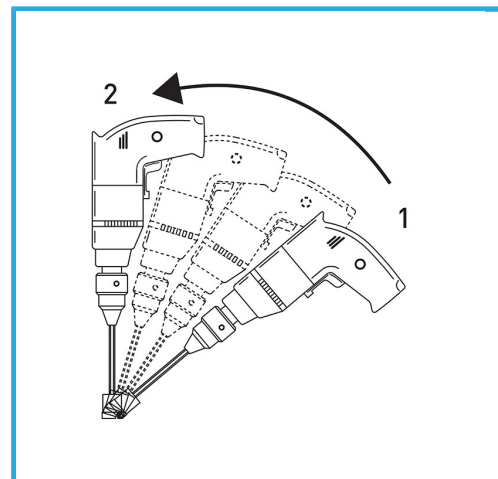

OPTIMAL OPERATION ON VERTICAL WALLS, DO NOT REMOVE THE CORE, WHICH ACTS AS A MEASURING CAP FOR THE COOLANT. USE WITH WATER...

Size	Ø 25 mm
Hex drive	12.5 mm
Total length	80 mm
Diamond height	10 mm
Grit	40
Gross weight	0,07 kg
EAN Code	8012667355913