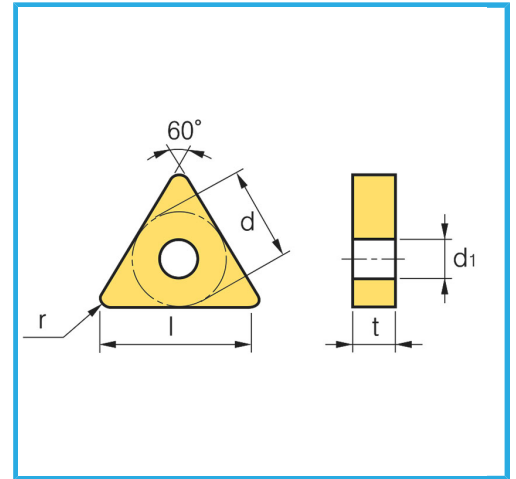

NEGATIVE.

|               |               |
|---------------|---------------|
| Overall sizes | 16 mm         |
| d             | 9.52 mm       |
| l             | 16.50 mm      |
| s             | 4.76 mm       |
| r             | 0.80 mm       |
| d1            | 3.81 mm       |
| a°            | -             |
| Pack          | 10            |
| Gross weight  | 0,01 kg       |
| EAN Code      | 8012667359577 |