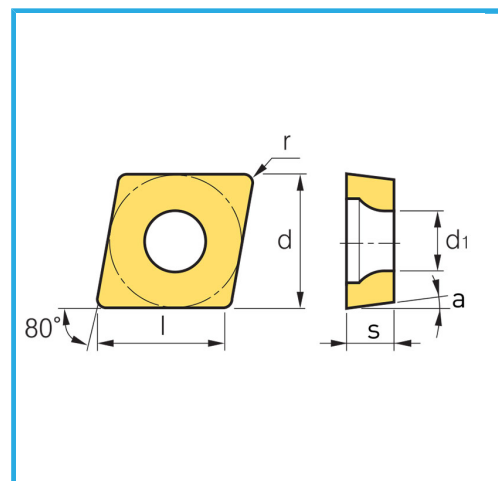

NEGATIVE.

Dimensions	12 mm
d	12.70 mm
l	12.90 mm
s	4.76 mm
r	0.80 mm
d1	5.16 mm
a°	-
Pack	10
Gross weight	0,01 kg
EAN Code	8012667359478

Box

made in Italy