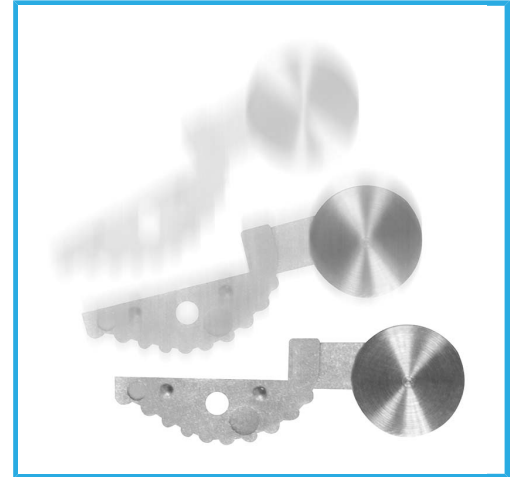

WITH GLASS RAIL FOR BETTER ACCURACY, METAL HOUSING AND  
BUTTONS, DATA OUTPUT WITH MINI USB PORT, REMOVABLE  
THUMBROLL, GROUND AND...

<b>Range</b>	0-300 mm   0-12"
<b>Reading</b>	0,01 mm   0,0005" g
<b>Accuracy</b>	0,03 mm
<b>Repeatability</b>	0,01 mm
<b>Beam</b>	16 x 3 mm
<b>Jaws</b>	60 mm
<b>Back Jaws</b>	20,5 mm
<b>Battery</b>	1 x 3V CR2032
<b>Digit height</b>	9 mm
<b>EAN Code</b>	8012667389789