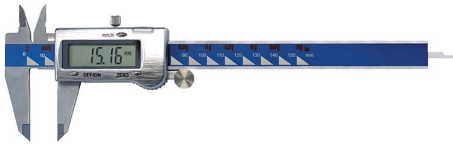

WITH GLASS RAIL FOR BETTER ACCURACY, METAL HOUSING AND  
BUTTONS, DATA OUTPUT WITH MINI USB PORT, REMOVABLE  
THUMBROLL, GROUND AND...

<b>Range</b>	0-300 mm   0-12"
<b>Reading</b>	0,01 mm   0,0005" g
<b>Accuracy</b>	0,03 mm
<b>Repeatability</b>	0,01 mm
<b>Beam</b>	16 x 3 mm
<b>Jaws</b>	60 mm
<b>Back Jaws</b>	20,5 mm
<b>Battery</b>	1 x 3V CR2032
<b>Digit height</b>	9 mm
<b>EAN Code</b>	8012667389789