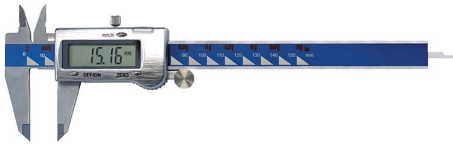

WITH GLASS RAIL FOR BETTER ACCURACY, METAL HOUSING AND
BUTTONS, DATA OUTPUT WITH MINI USB PORT, REMOVABLE
THUMBROLL, GROUND AND...

Range	0-200 mm 0-8"
Reading	0,01 mm 0,0005" g
Accuracy	0,03 mm
Repeatability	0,01 mm
Beam	16 x 3 mm
Jaws	50 mm
Back Jaws	19,5 mm
Battery	1 x 3V CR2032
Digit height	9 mm
EAN Code	8012667389772
Gross weight	0,43 kg