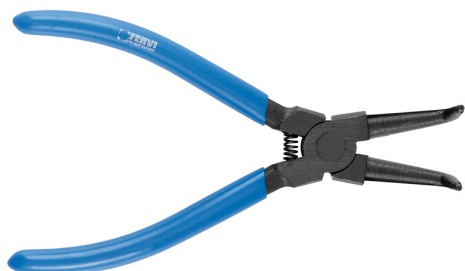

INTERNAL CURVED NOSE.

Circlips	Ø 32 - 80 mm
Length	215 mm
Gross weight	0,28 kg
EAN Code	8012667385903

Hangable

Cr-V

-