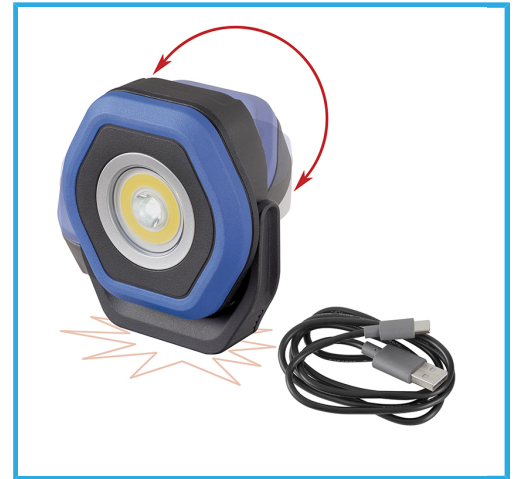

COB LED PORTABLE LAMP MADE IN IMPACT-RESISTANT ABS. THE LEDLAMP IS ADJUSTABLE IN FOUR DIFFERENT LIGHT INTENSITIES FROM 350 TO...

LED	COB
Power	USB Type C 5 V 2 A
Battery	3.7 V 5200 mAh Li-ion
Luminous flux	350 - 1400 lm
Recharging time	4 h
Autonomy	3 h - 14 h
Dimensions	116 x 101 x 41.5 mm
EAN Code	8012667385682
Gross weight	0,56 kg