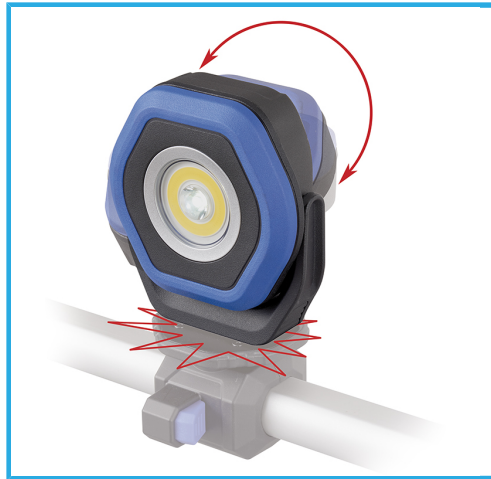

COB LED PORTABLE LAMP MADE IN IMPACT-RESISTANT ABS. THE LEDLAMP IS ADJUSTABLE IN FOUR DIFFERENT LIGHT INTENSITIES FROM 350 TO...

LED	COB
Power	USB Type C 5 V 2 A
Battery	3.7 V 5200 mAh Li-ion
Luminous flux	350 - 1400 lm
Recharging time	4 h
Autonomy	3 h - 14 h
Dimensions	116 x 101 x 41.5 mm
EAN Code	8012667385682
Gross weight	0,56 kg