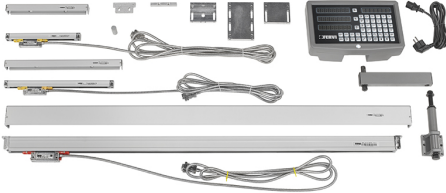

EQUIPPED WITH 3-AXIS DISPLAY, MEASURING LINES AND CONNECTION CABLES.

Straight jaws

Cross slide 335 mm | Long. turret 235 mm | Long. slide 1170 mm

Box

Gross weight

9,45 kg

EAN Code

8012667246891