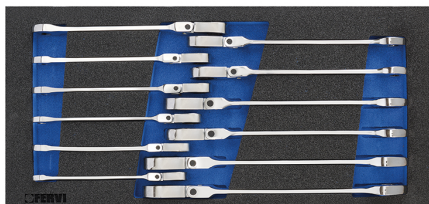

POLYETHYLENE FOAM TRAY WITH 4 LAYERS IN 2 COLOURS:  
GREY-BLUE MILLED WITH A CNC MACHINE WITH A SET OF TOOLS.

**Dimensions**

188 x 405 x 33 mm

**Sizes**

8 - 9 - 10 - 11 - 12 - 13 - 14 - 15 - 16 - 17 -  
18 - 19 mm

**Included items**

0690/..

**EAN Code**

8012667374921

12 Pcs

Cr-V -

Chromed

72 teeth