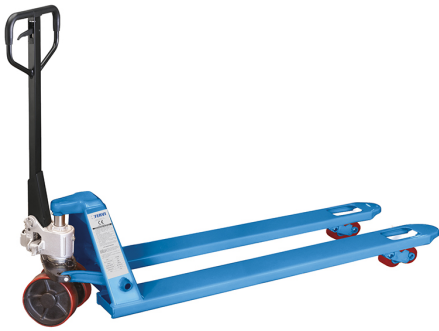

WITH POLYURETHANE WHEELS.

Capacity	2000 kg
Fork height	85 - 200 mm
Fork dimensions	1500 x 540 mm
Armor plate thickness	3 mm
Front wheel	Double
Net weight	86 kg
EAN Code	8012667395544
Gross weight	90,00 kg