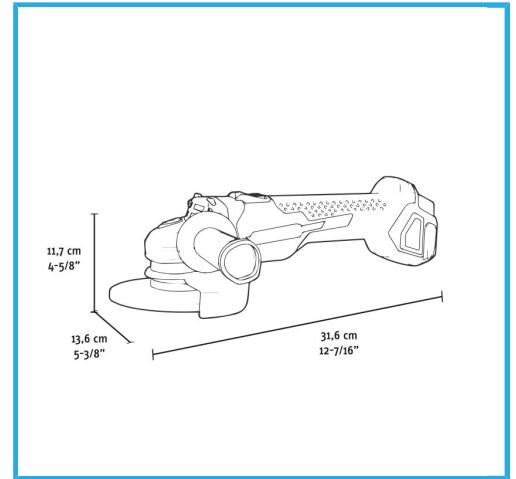

# ART. FB20AG3AB-22B

ANGLE GRINDER 125MM 20V

BRUSHLESS MOTOR, SOFT START FOR INCREASED SAFETY OF USE, RESTART PROTECTION, TWO-POSITION ON/OFF SWITCH WITH LOCKING SYSTEM,...

<b>Speed</b>	8000 min-1
<b>Shank</b>	M14
<b>Max Ø of cutting disc</b>	125 mm
<b>Max Ø of grinding disc</b>	125 mm
<b>Max Ø of rubber sanding plate</b>	125 mm
<b>Max Ø of circular wire brush</b>	75 mm
<b>Max Ø of cup wire brush</b>	75 mm
<b>EAN Code</b>	8012667407407
<b>Packaging dimensions</b>	455 x 425 x 355 h mm
<b>Gross weight</b>	4,81 kg

Carrying case

Brushless Motor

Restart Protection

Soft Start

- Quick Adjustment

2-Position Switch

- 2 x 2Ah, 20V

- 2A, 20V