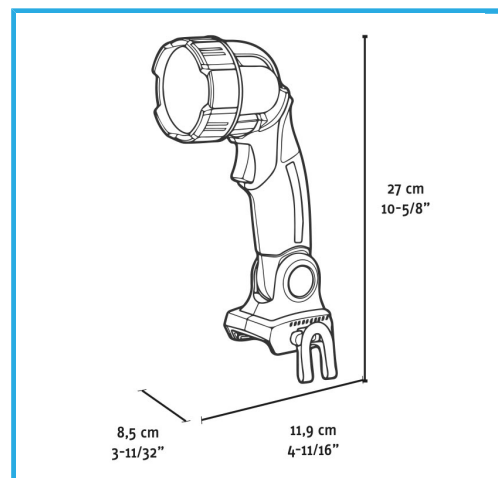

270° SWIVEL HEAD, SOFT RUBBER GRIP, BELT CLIP, LUMINOUS FLUX
250 LM

LED power	3 W
Luminous flux	250 lm
Autonomy	~12h (2Ah) / ~24h (4Ah)
EAN Code	8012667404475
Gross weight	0,58 kg

	Box		Soft Grip
	~12H (2Ah) / ~24H (4Ah)		Belt Hook
	270°	-	Non incluso
	LI-ION BATTERY	-	Non incluso