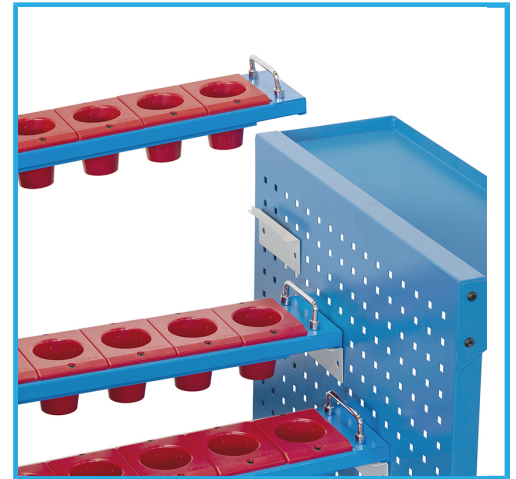

EQUIPPED WITH SLOTTED WALLS WITH THE INSERTION OF BUSH
HOLDER FRAMES, CARRYING HANDLE. SUPPLIED IN ASSEMBLY KIT
WITH 20 CONE...

Dimensions

1080 x 656 x 830h mm

Taper

ISO 50

Gross weight

35,00 kg

EAN Code