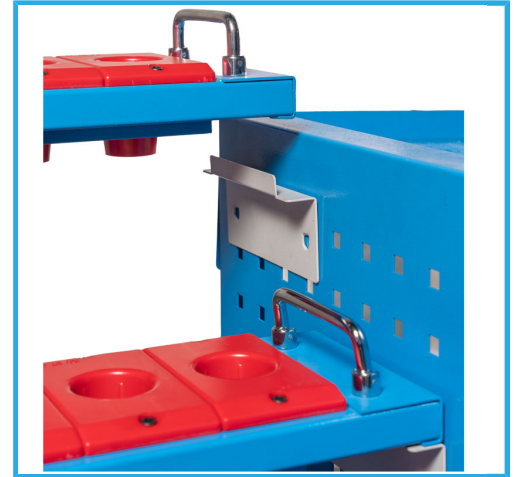

EQUIPPED WITH SLOTTED WALLS WITH THE INSERTION OF BUSH HOLDER FRAMES, CARRYING HANDLE. SUPPLIED IN ASSEMBLY KIT WITH 28 CONE...

Dimensions

1080 x 656 x 830h mm

Taper

ISO 40

Gross weight

35,00 kg

EAN Code