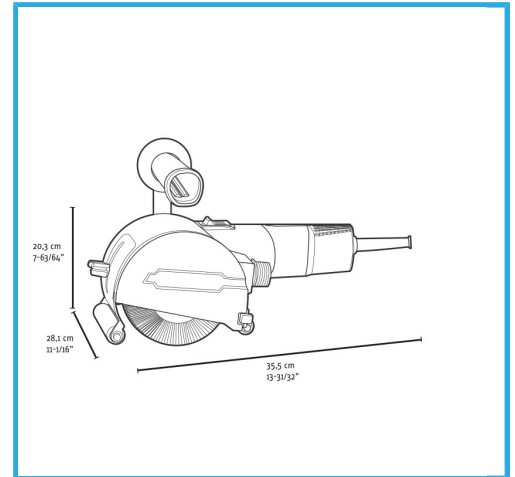

VARIABLE SPEED ROTATION SPEED STABILIZATION SYSTEM AT BOTH AN IDLE AND UNDER LOAD SOFT START SPINDLE LOCK RESTART...

Power	1400 W
Amperage at 220-230V	6,6 A
Speed	1000-4000 min-1
Spindle diameter	19 mm
Max Ø of brush	110 mm
Max width of brush	100 mm
EAN Code	8012667404512
Gross weight	4,14 kg

Box

Constant Speed

2-Position Switch

- Variable Speed

Arbor Lock

Soft Start