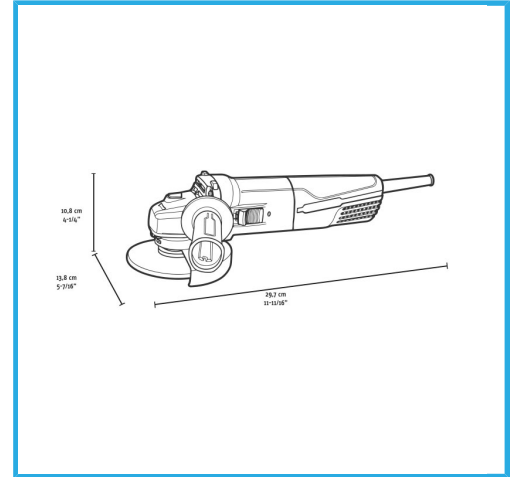

M14 SPINDLE THREADSOFT STARTSPINDLE LOCKRESTART  
PROTECTIONTWO-POSITION ON/OFF SLIDE SWITCH WITH  
LOCKSMALL-SIZE SOFT RUBBER...

<b>Power</b>	860 W
<b>Amperage at 220-230V</b>	3,9 A
<b>Speed</b>	0-11000 min-1
<b>Shank</b>	M14
<b>Max Ø of cutting disc</b>	125 mm
<b>Max Ø of grinding disc</b>	125 mm
<b>Max Ø of rubber sanding plate</b>	125 mm
<b>Max Ø of circular wire brush</b>	75 mm
<b>Max Ø of cup wire brush</b>	75 mm
<b>EAN Code</b>	8012667404420
<b>Packaging dimensions</b>	350 x 130 x 110 h mm
<b>Gross weight</b>	2,52 kg

Box

M14

Soft Start

Arbor Lock

Restart  
Protection

2-Position  
Switch

Soft Grip