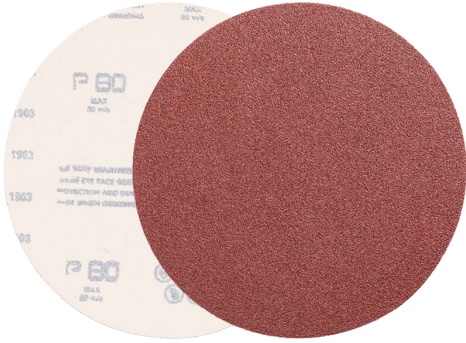

CORUNDUM RESIN COATED ON HEAVY PAPER (WEIGHT F), CLOSED COAT.

Diameter \varnothing	150 mm
Holes	8
Grit	180
Pack	10
Gross weight	0,02 kg
EAN Code	8012667408909