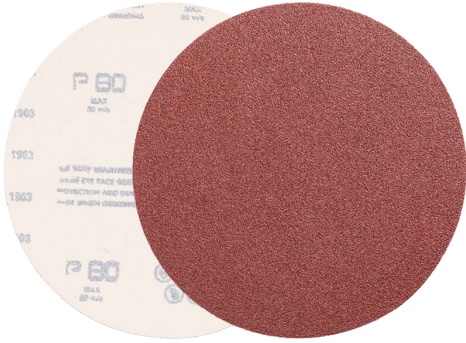

CORUNDUM RESIN COATED ON HEAVY PAPER (WEIGHT F), CLOSED COAT.

Diameter \varnothing	150 mm
Holes	8
Grit	100
Pack	10
Gross weight	0,02 kg
EAN Code	8012667408886