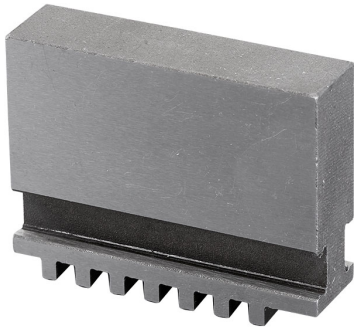

FOR SELF-CENTERING CHUCKS WITH SIMPLE GUIDE.

Chuck sizes

Ø 100 mm

Gross weight

0,54 kg

EAN Code

8012667397678

Box

Steel