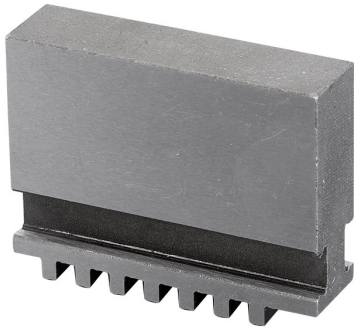

FOR SELF-CENTERING CHUCKS WITH SIMPLE GUIDE.

Chuck sizes

Ø 80 mm

Gross weight

1,35 kg

EAN Code

8012667397661

Box

Steel