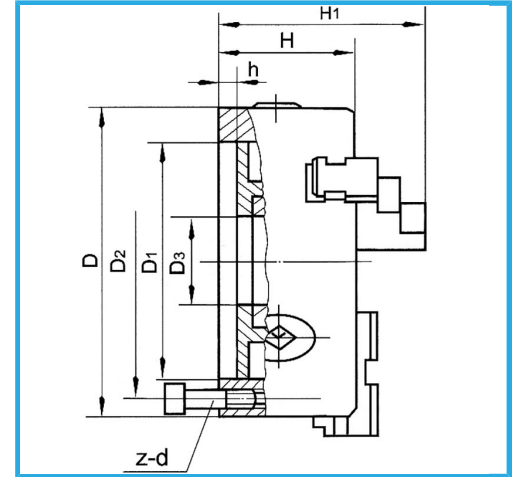

WITH SINGLE GUIDE, SINGLE GUIDE, EQUIPPED WITH 3 INTERNAL - EXTERNAL REVERSIBLE HARD JAWS, CLAMPING KEY AND JAW-FIXING SCREWS.,...

D1	560 mm
D2	595 mm
D3	280 mm
H1	218 mm
H	135 mm
h	8 mm
z-d	6-M16 mm
Spanner square	19 mm
A - A1	50 - 350 mm
B - B1	170 - 630 mm
C - C1	170 - 630 mm
Net weight	208 kg
Gross weight	215,00 kg
Packaging dimensions	700x730x290h mm
EAN Code	8012667397371