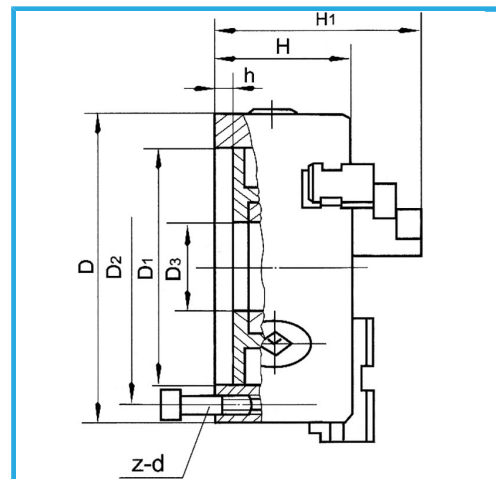

WITH SINGLE GUIDE, SINGLE GUIDE, EQUIPPED WITH 3 INTERNAL - EXTERNAL REVERSIBLE HARD JAWS, CLAMPING KEY AND JAW-FIXING SCREWS,...

D1	206 mm
D2	226 mm
D3	80 mm
H1	136 mm
H	80 mm
h	5 mm
z-d	3-M12 mm
Spanner square	12 mm
A - A1	6 - 110 mm
B - B1	80 - 250 mm
C - C1	90 - 250 mm
Net weight	23,4 kg
Gross weight	23,80 kg
EAN Code	8012667397296