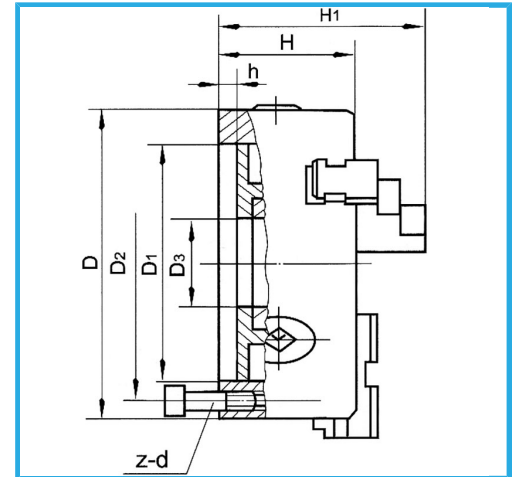

WITH SINGLE GUIDE, SINGLE GUIDE, EQUIPPED WITH 3 INTERNAL -  
 EXTERNAL REVERSIBLE HARD JAWS, CLAMPING KEY AND  
 JAW-FIXING SCREWS.,...

D1	440 mm
D2	465 mm
D3	210 mm
H1	197 mm
H	115 mm
h	7 mm
z-d	6-M16 mm
<b>Spanner square</b>	17 mm
<b>A - A1</b>	25 - 280 mm
<b>B - B1</b>	150 - 500 mm
<b>C - C1</b>	150 - 500 mm
<b>Net weight</b>	119 kg
<b>Gross weight</b>	120,00 kg
<b>EAN Code</b>	8012667397357