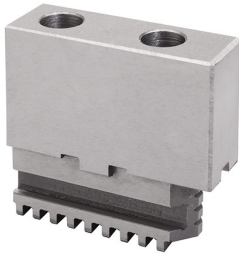

WITH BASE IN HARDENED STEEL, FOR SELF-CENTERING CHUCK WITH SIMPLE GUIDE.

Chuck sizes

Ø 400 mm

Gross weight

13,30 kg

EAN Code

8012667397647

Box