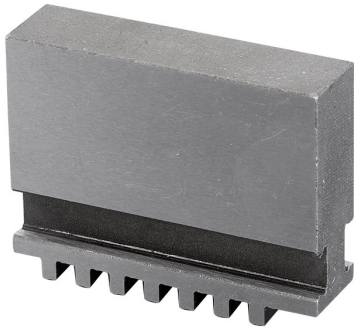

FOR SELF-CENTERING CHUCKS WITH SIMPLE GUIDE.

<b>Chuck sizes</b>	Ø 125 mm
<b>Gross weight</b>	0,54 kg
<b>Packaging dimensions</b>	65x95x60h mm
<b>EAN Code</b>	8012667398156

Box