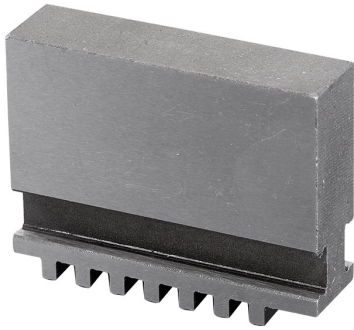

FOR SELF-CENTERING CHUCKS WITH SIMPLE GUIDE.

Chuck sizes

Ø 160 mm

Gross weight

2,00 kg

EAN Code

8012667398187

Box