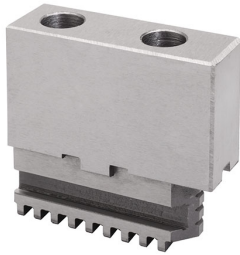

WITH BASE IN HARDENED STEEL, FOR SELF-CENTERING CHUCK WITH SIMPLE GUIDE.

**Chuck sizes**

Ø 200 mm

**Gross weight**

3,80 kg

**EAN Code**

8012667397616

Box