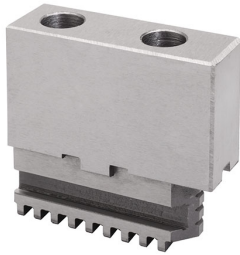

WITH BASE IN HARDENED STEEL, FOR SELF-CENTERING CHUCK WITH SIMPLE GUIDE.

Chuck sizes

Ø 250 mm

Gross weight

3,76 kg

EAN Code

8012667397623

Box