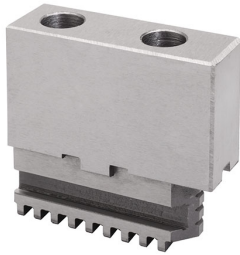

WITH BASE IN HARDENED STEEL, FOR SELF-CENTERING CHUCK WITH SIMPLE GUIDE.

**Chuck sizes**

Ø 320 mm

**Gross weight**

13,85 kg

**EAN Code**

8012667398132

Box