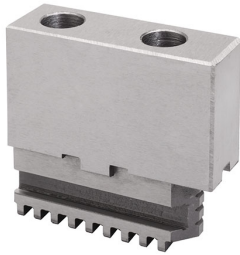

WITH BASE IN HARDENED STEEL, FOR SELF-CENTERING CHUCK WITH SIMPLE GUIDE.

Chuck sizes

Ø 400 mm

Gross weight

17,70 kg

EAN Code

8012667398149

Box