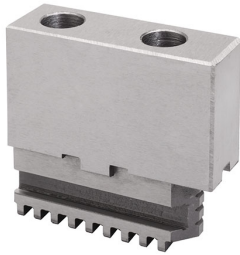

WITH BASE IN HARDENED STEEL, FOR SELF-CENTERING CHUCK WITH SIMPLE GUIDE.

Chuck sizes

Ø 250 mm

Gross weight

4,24 kg

EAN Code

8012667398125

Box