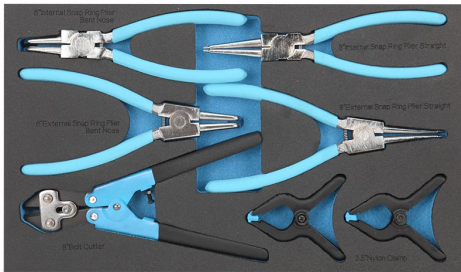

FOAM TRAY WITH TOOLS IN CUSTOM-MADE HOUSINGS.

Dimensions

405 x 240 x 62 mm

Cutters

200mm / 8"

Clamps

90mm / 3.5"

Pliers

Snap ring pliers

Gross weight

1,58 kg

EAN Code

8012667411855

Packaging dimensions

405x255x65 h mm

7 pcs