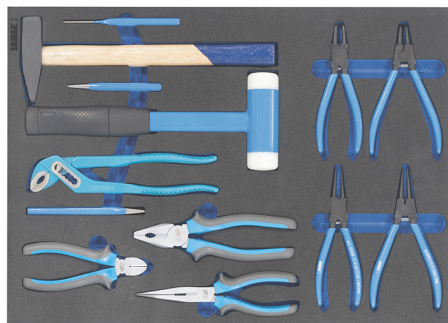

POLYETHYLENE FOAM TRAY WITH 4 LAYERS IN 2 COLOURS:
GREY-BLUE MILLED WITH A CNC MACHINE WITH A SET OF TOOLS.

Dimensions

565 x 405 x 33 mm

Included items

0873/BD8 - 0873/U8 - 0873/TL - 0246 -
0248 - 0247 - 0249 - 0154/500DIN -
0839/40 - 0118 - B006/4 - S022/18 -
C012/04

Gross weight

3,66 kg

EAN Code

8012667401863

13 pcs