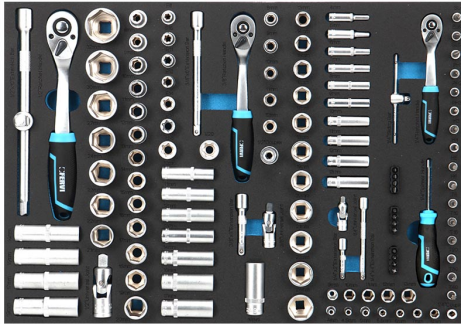

FOAM TRAY WITH TOOLS IN CUSTOM-MADE HOUSINGS.

Dimensions	570 x 405 x 62 mm
Sockets with bits	1/4" - H3-H4-H5-H6; PH1-PH2-PH3; SL4-5-5-6-5; T8-T10-T15-T20-T30-T50
Ratchet handles	1/4", 3/8", 1/2"
Socket handle	1/4"
Socket	1/4", 1/2"
Joints	1/4", 3/8", 1/2"
Sliding T-bar	1/4", 3/8", 1/2"
Extension bars	1/4", 3/8", 1/2"
1/4" Dr. sockets	Hexagonal 4-4.5-5-5.5-6-7-8-9-10-11-12-13 mm
3/8" Dr. sockets	Hexagonal 8-9-10-11-12-13-14-15-16-17-18-19-20-21-22-24 mm Poligonali E8-E10-E11-E12-E14-E16-E18-E20
1/2" Dr. sockets	Hexagonal 8-9-10-11-12-13-14-15-16-17-18-19-20-21-22-23-24-27-30-32 mm
1/2" Dr. deep sockets	Hexagonal 14-15-17-19 mm
1/4" Dr. deep sockets	Hexagonal 4-5-6-7-8-9-10-11-12-13 mm
Bits	SL 3-4-5-6 mm; PZ 0-1-2-3; PH 0-1-2-3
Gross weight	7,70 kg
EAN Code	8012667411794
Packaging dimensions	580x415x75 h mm

121 pcs

1/4" 3/8"
1/2"