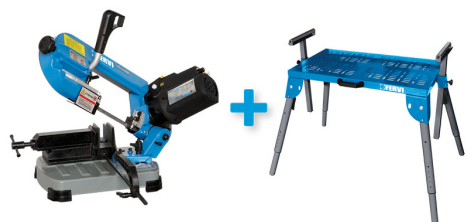

ART. KIT0138
BAND SAW + FOLDING TABLE FOR PORTABLE MACHINES
(0362+0522)

EAN Code

8012667288792