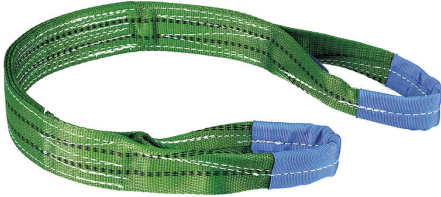

DOUBLE LAYER BAND LIFTING SYSTEM, SECURITY FACTOR 7:1. EN 1492-1.

m	6
Width	60 mm
Color	Green
Eye length	250 mm
Vertical capacity	2000 kg
Capacity basket	4000 kg
Basket capacity β 45°	2800 kg
Basket capacity β 60°	2000 kg
Capacity choker	1600 kg
Gross weight	2,26 kg
EAN Code	8012667162931