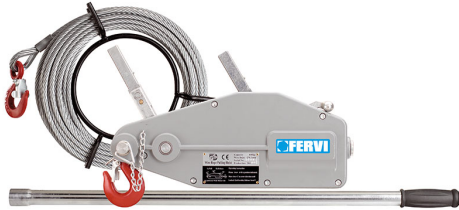

FOR PULLING AND LIFTING.

Max load	800 kg
Cable	ø 8,3mm x 20m
Net weight	11 kg
Gross weight	15,01 kg
EAN Code	8012667237998