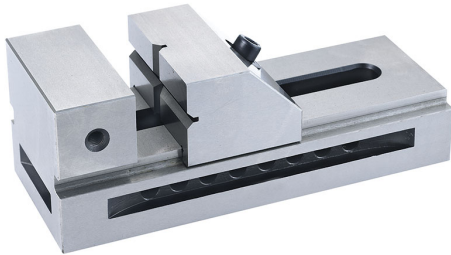

QUICK-RELEASE. COUPLINGS GROUND WITH HIGH PRECISION.  
ACCURACY INDICATED ON PARALLELISM AND QUADRATURE. IDEAL  
FOR GRINDING, EDM,...

<b>Overall sizes</b>	73 x 190 x 67h mm
<b>Opening</b>	110 mm g
<b>Jaw height</b>	35 mm
<b>Accuracy</b>	0,005 mm
<b>Gross weight</b>	4,15 kg
<b>EAN Code</b>	8012667181178

Wooden Box

Tempered

Steel

Grounded