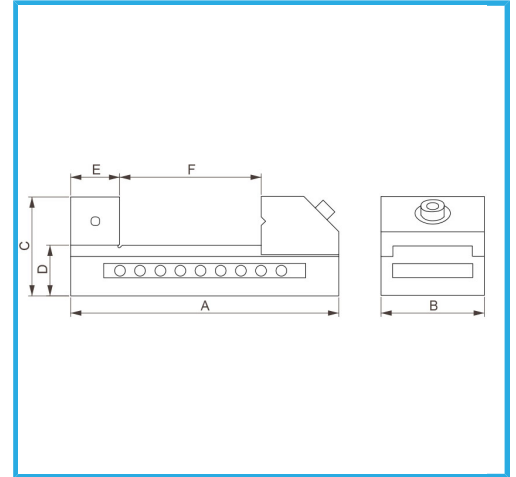

QUICK-RELEASE. COUPLINGS GROUND WITH HIGH PRECISION.  
ACCURACY INDICATED ON PARALLELISM AND QUADRATURE. IDEAL  
FOR GRINDING, EDM,...

<b>Overall sizes</b>	73 x 190 x 67h mm
<b>Opening</b>	110 mm g
<b>Jaw height</b>	35 mm
<b>Accuracy</b>	0,005 mm
<b>Gross weight</b>	4,15 kg
<b>EAN Code</b>	8012667181178