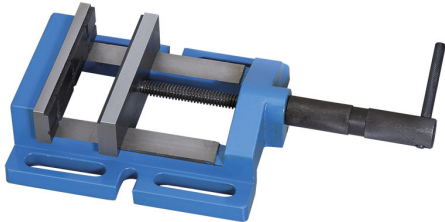

EQUIPPED WITH A PRISMATIC JAW AND A SMOOTH JAW. CONSTANT OVERALL LENGTH THANKS TO THE SCREW INSERTED IN THE HANDLE.

Jaws	120 mm
Opening	110 mm g
Base dimensions	200 x 175 mm
Net weight	5 kg
Gross weight	5,22 kg
EAN Code	8012667190880

Box

Cast Iron