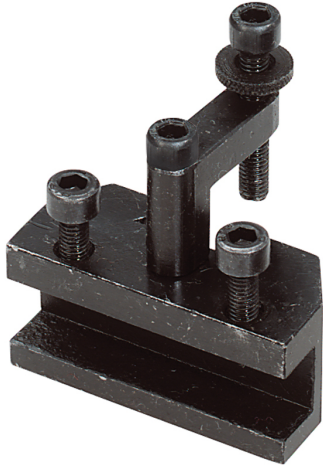

QUICK CHANGE WITH FLAT SEAT EQUIPPED WITH SCREW FOR HEIGHT ADJUSTMENT AND 2 TIGHTENING SCREWS.

Length	50 mm
Width	22 mm
Height	24 mm
Tool height	12 mm
Gross weight	0,13 kg
EAN Code	8012667209872

Box