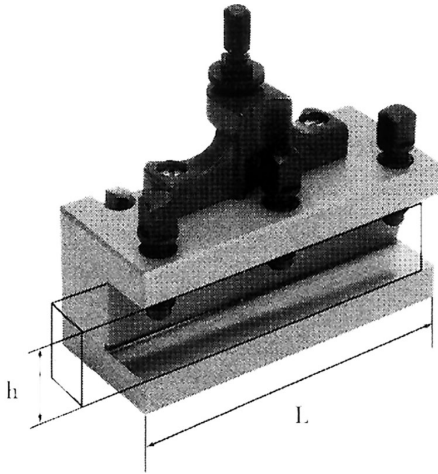

TYPE D EQUIPPED WITH SCREW FOR HEIGHT ADJUSTMENT AND 3 CLAMPING SCREWS.

<b>L</b>	120 mm
<b>h</b>	25 mm
<b>Gross weight</b>	1,67 kg
<b>EAN Code</b>	8012667188320

Box