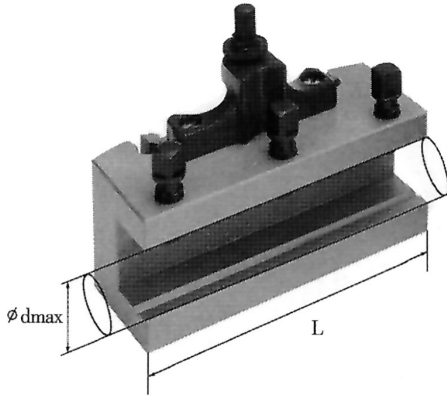

TYPE B EQUIPPED WITH SCREW FOR HEIGHT ADJUSTMENT AND 3 CLAMPING SCREWS.

L	160 mm
d max	32 mm
Gross weight	3,32 kg
EAN Code	8012667211554

Box