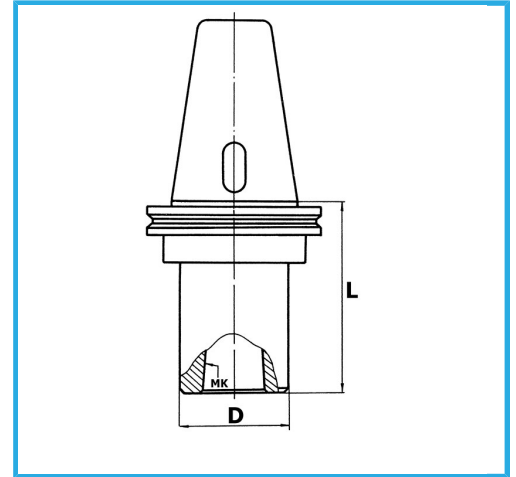

MAS-403 BT, BALANCED CHUCK BODY, WITH EXTRACTION SLOT FOR TOOLS. BALANCING 12.000 RPM.

BT	50
MT	2
D	32 mm
L	40 mm
Gross weight	3,59 kg
EAN Code	8012667008413

Box

Grounded

18Ni
CrMo5

-