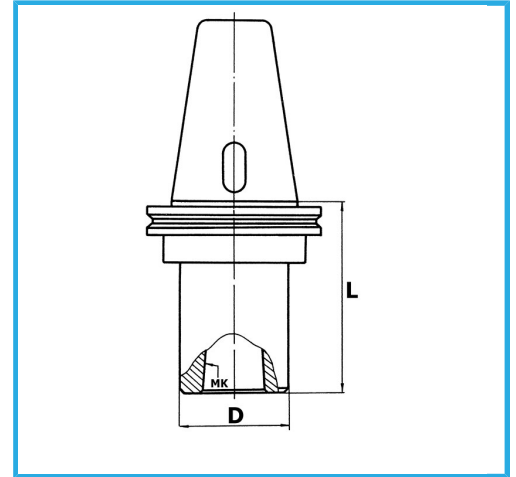

MAS-403 BT, BALANCED CHUCK BODY, WITH EXTRACTION SLOT FOR TOOLS. BALANCING 12.000 RPM.

BT	40
MT	4
D	50 mm
L	98 mm
Gross weight	1,56 kg
EAN Code	8012667008406

Box

Grounded

18Ni
CrMo5

-